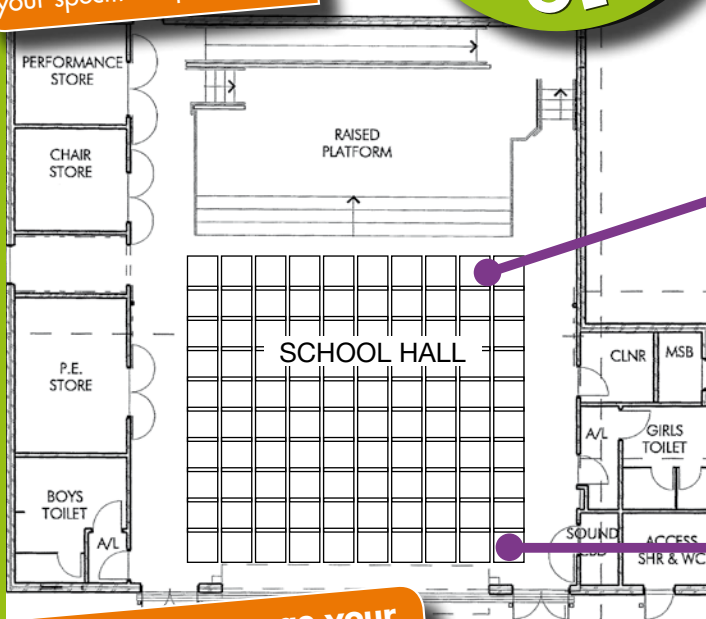

Complete HALL packages

from only
$7,577*

- Sebel has made it easy to plan any size multipurpose HALL to fixed seating AUDITORIUMS
- Australia's proven range of stackable and fixed seating
- Generous allowance of storage cupboards & shelving
- Add, reduce or change items to suit your requirements

TAILOR TO SUIT
your specific requirements!

We can help manage your
entire seating project!