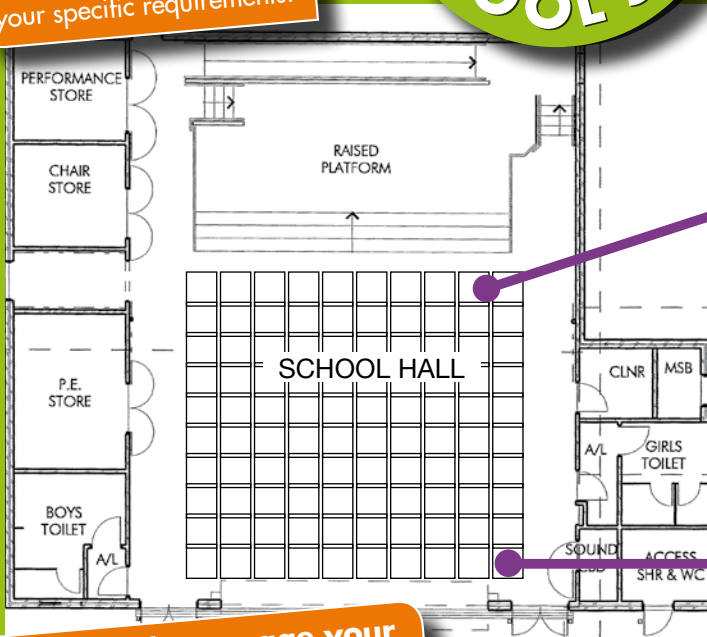

TAILOR TO SUIT
your specific requirements!