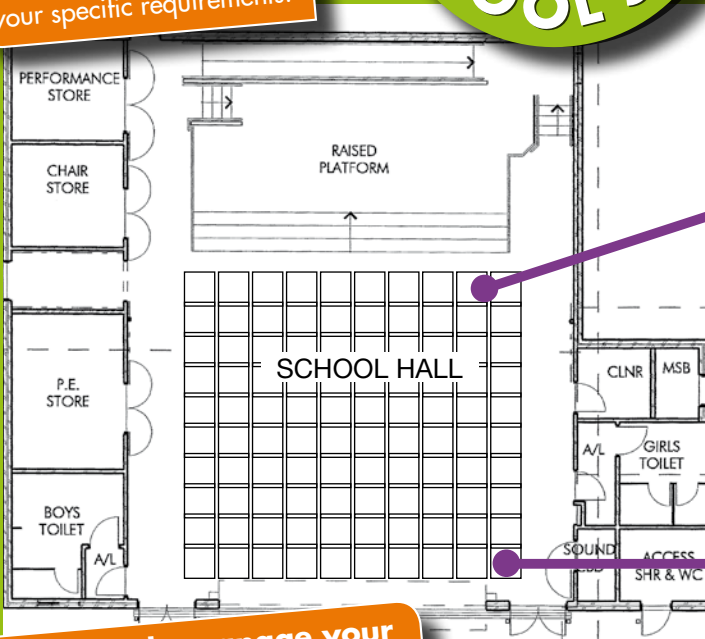

TAILOR TO SUIT
your specific requirements!