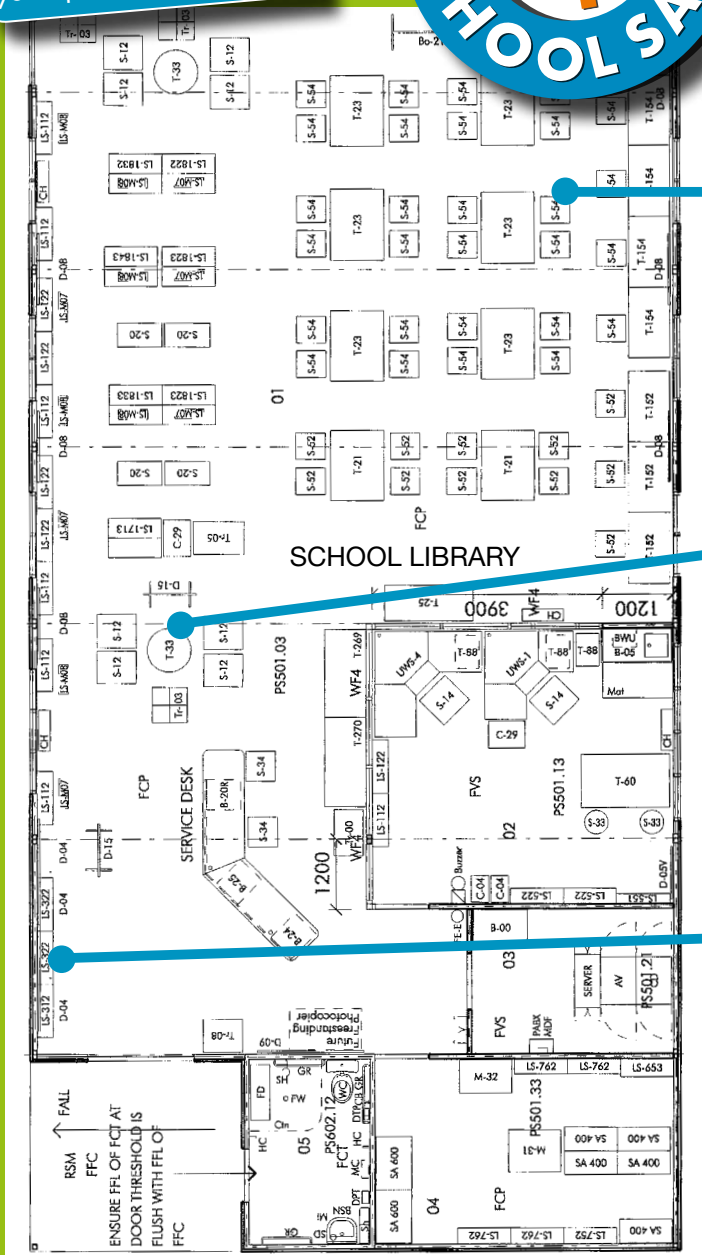

Full range of the most popular library accessories

Stylish Orio tables are perfect for layout, working or reading!

Sebel's colour coordinated library shelving system

AN EXAMPLE OF WHAT'S INCLUDED:

- 80 modular library shelving units
- 40 student & adult chairs
- 5 computer tables
- 8 art tables
- 2 workstations
- 6 stylish layout tables (Orio & Rhythm)
- Range of bench cupboards
- Full range of library accessories: display panels, book bins, whiteboards, trolleys and much more ...all with Sebel's quality guarantee!