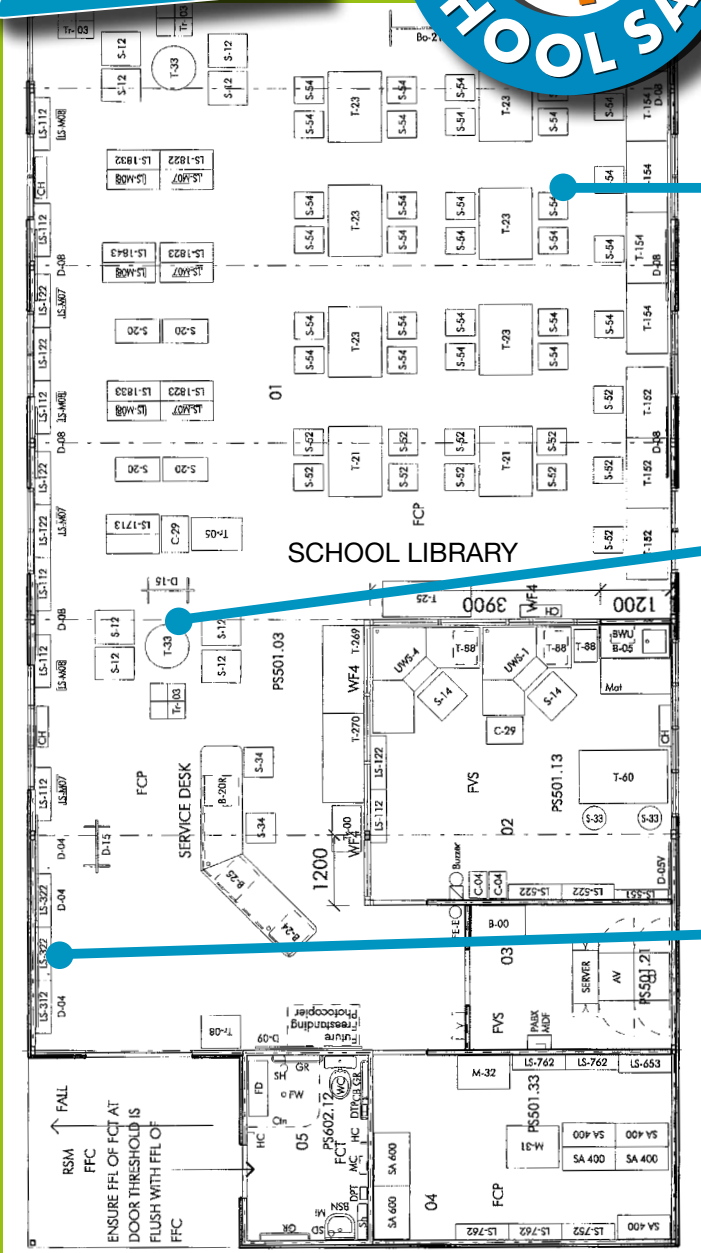

Complete LIBRARY packages

from only
$40,129*

- Sebel has made it easy to plan your new or refurbish your existing LIBRARY
- Includes all features of a 21st Century school library
- Contemporary styles, functional & colour options
- Add, reduce or change items to suit your environment

TAILOR TO SUIT
your specific requirements!

Full range of the most popular library accessories