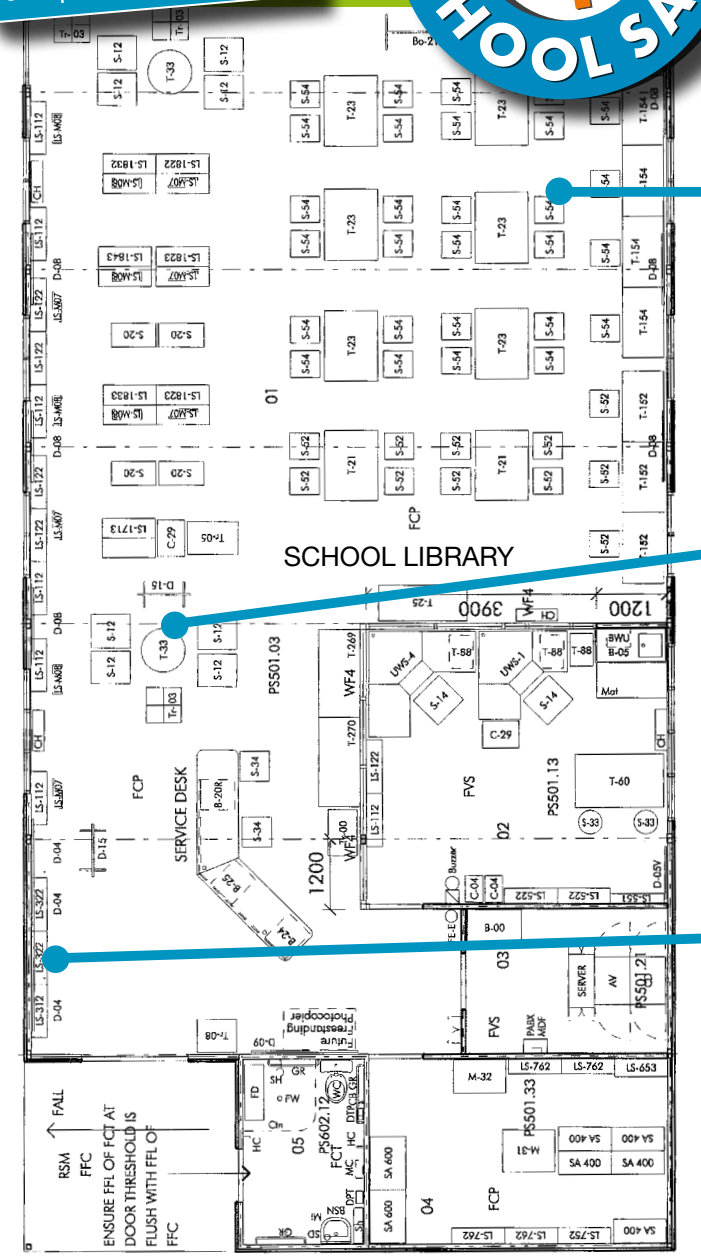

Complete LIBRARY packages

from only **$33,259***

- Sebel has made it easy to plan your new or refurbish your existing LIBRARY
- Includes all features of a 21st Century school library
- Contemporary styles, functional & colour options
- Add, reduce or change items to suit your environment

TAILOR TO SUIT
your specific requirements!

Full range of the most popular library accessories