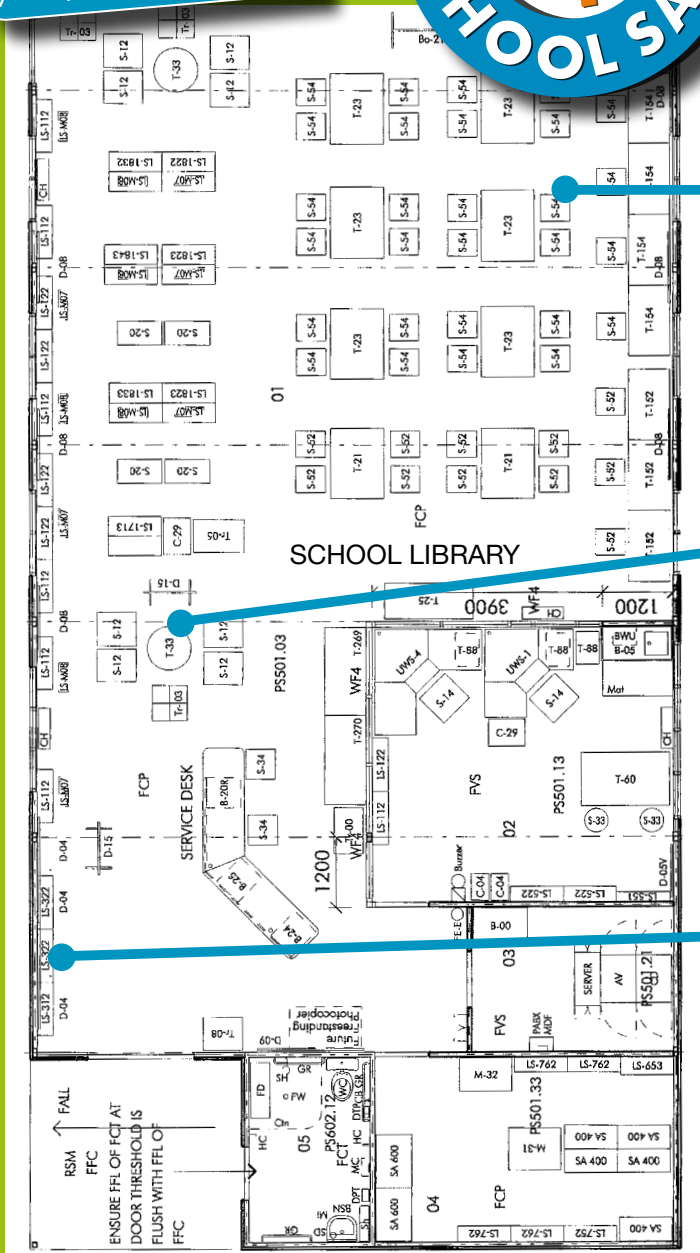

Complete LIBRARY packages

from only
$33,259*

- Sebel has made it easy to plan your new or refurbish your existing LIBRARY
- Includes all features of a 21st Century school library
- Contemporary styles, functional & colour options
- Add, reduce or change items to suit your environment

TAILOR TO SUIT
your specific requirements!

Full range of the most popular library accessories